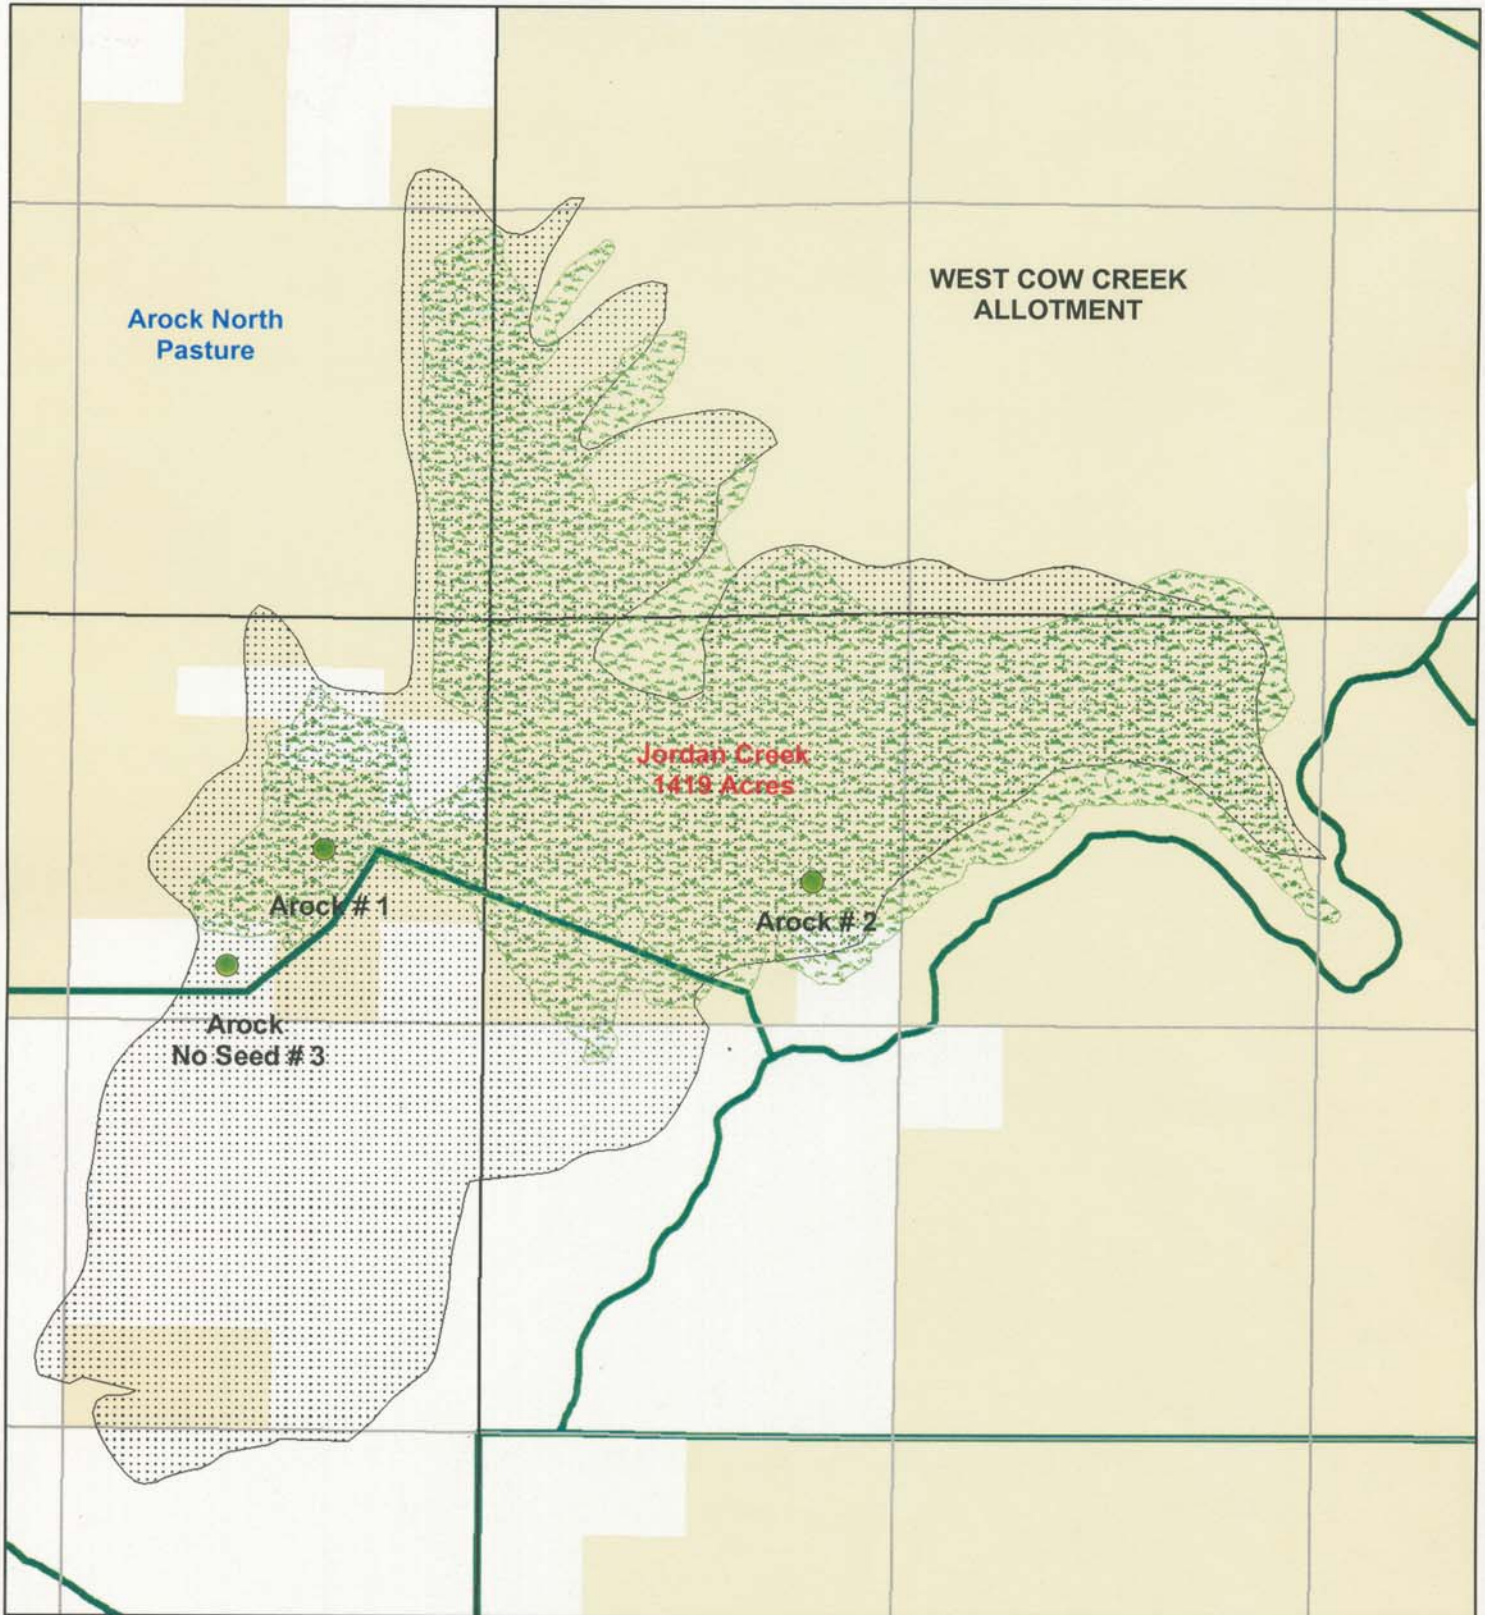

Jordan Creek Fire 2001

Map 1

Legend

Actual Seeded Area	Ownership Designation
Transects	Bureau of Land Management
Allotment Boundaries	State Land
Pasture Boundaries	Private Land
	2001 Jordan Creek Fire