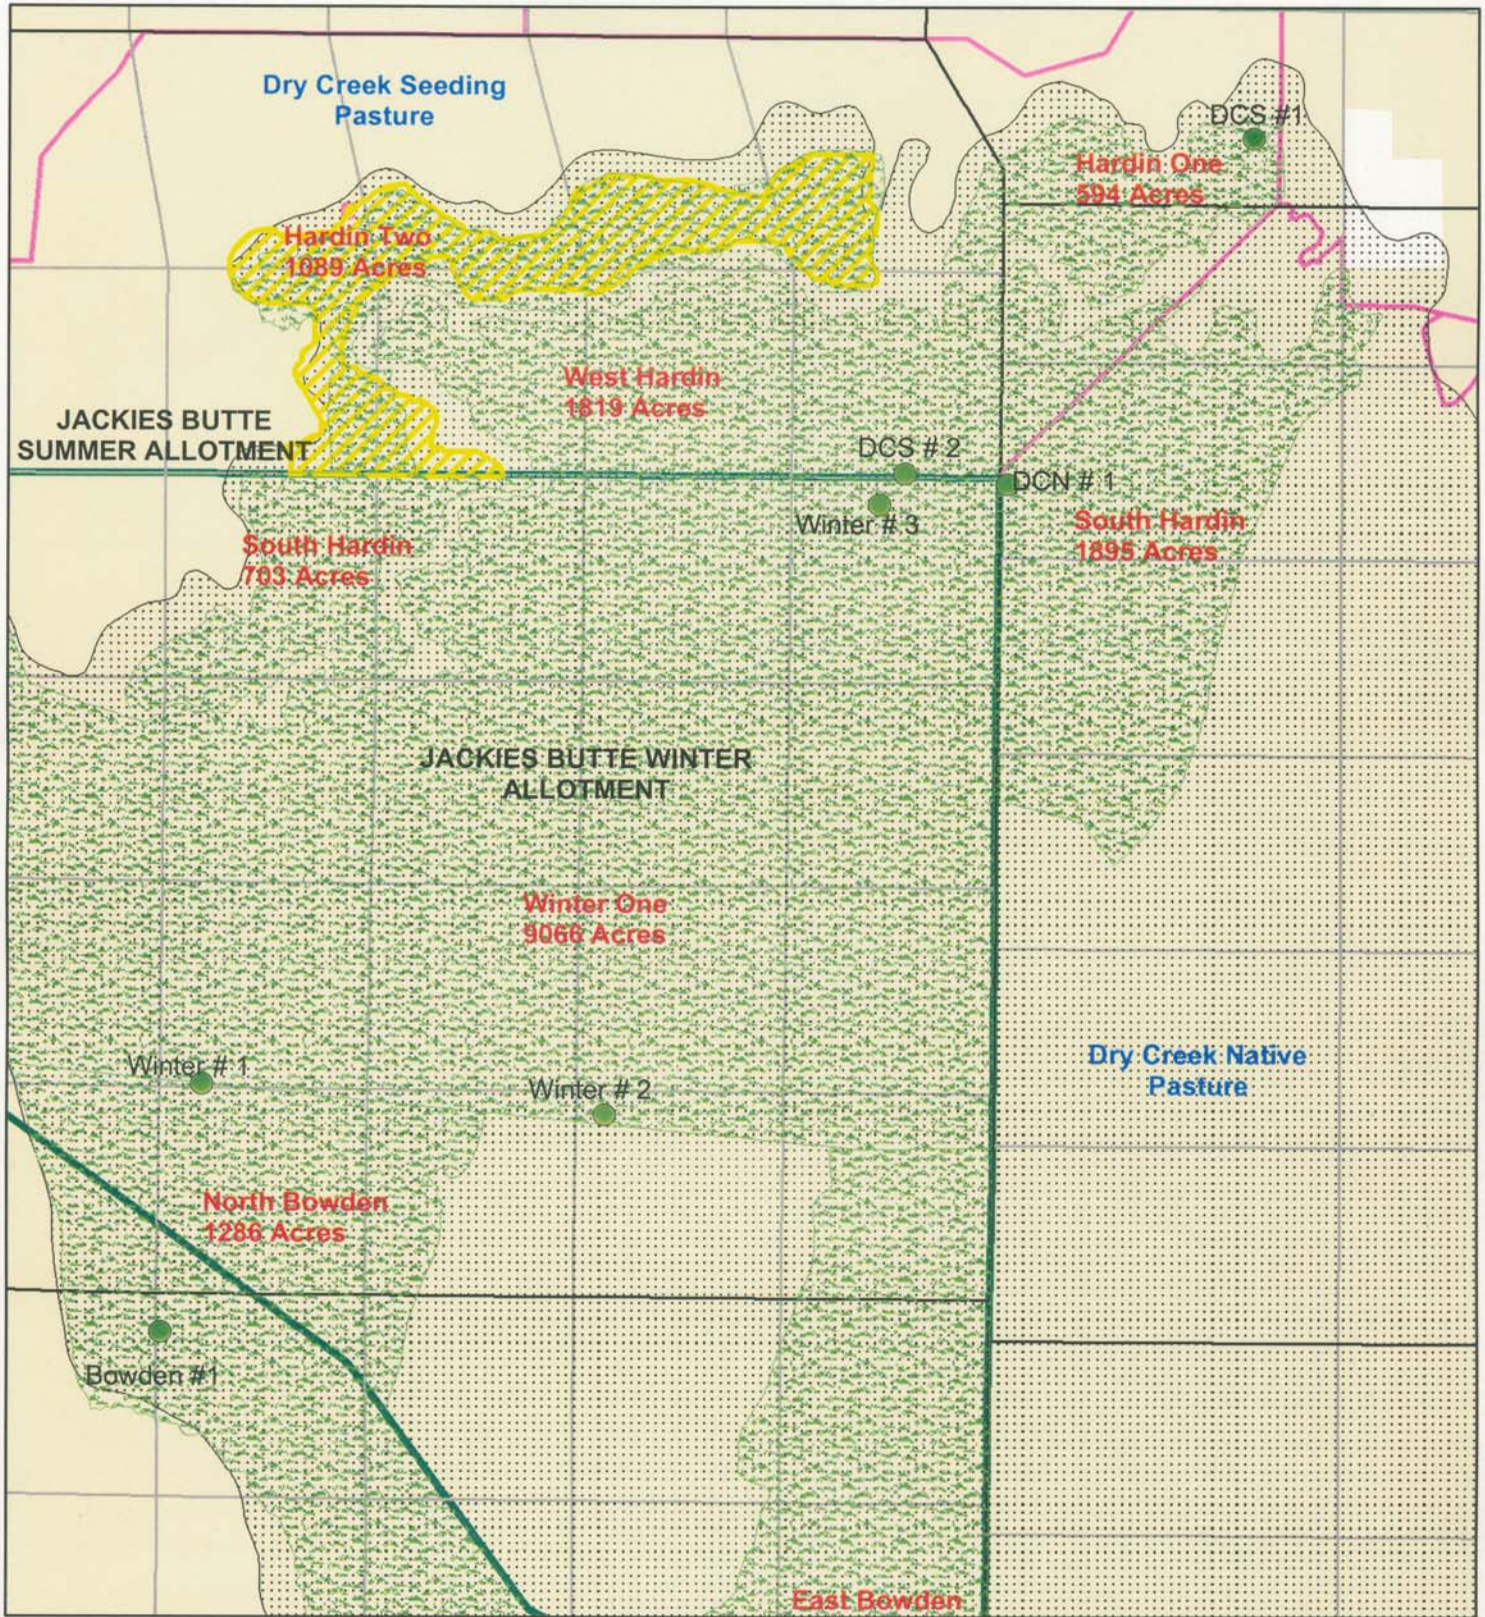

Jackies Butte Fire 2001

0 0.20.40.6
Miles

Legend

- Actual Seeded Area
- Transects
- Allotment Boundaries
- Pasture Boundaries
- Ownership Designation
  - Bureau of Land Management
  - State Land
  - Private Land
- 2001 Jackies Butte Fire
- Aerial Seeding & Culti-packing