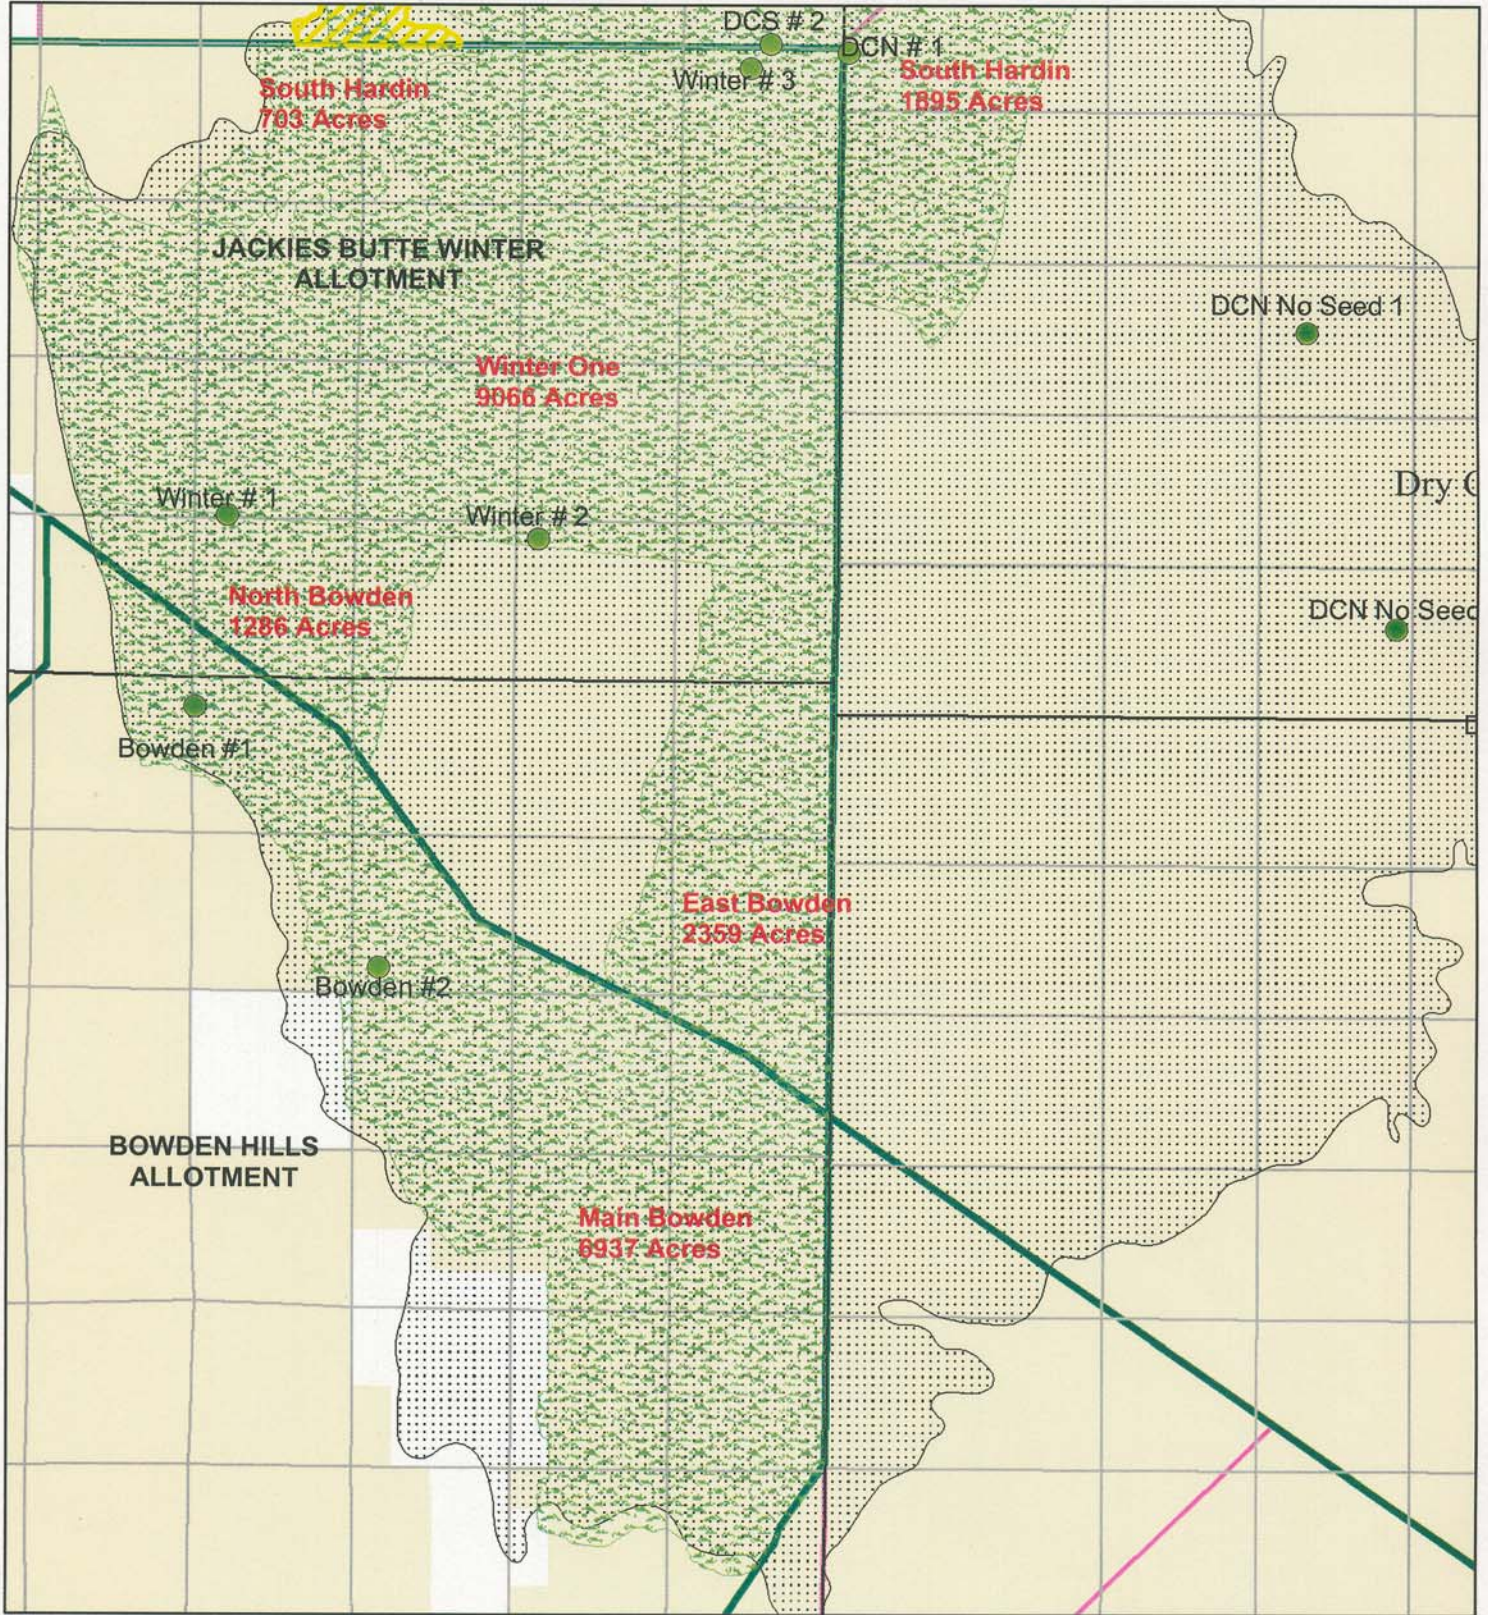

Jackies Butte Fire 2001

Map 3

Legend

Actual Seeded Area	Ownership Designation
Transects	Bureau of Land Management
Allotment Boundaries	State Land
Pasture Boundaries	Private Land
	2001 Jackie's Butte Fire
	Aerial Seeding & Culti-packing