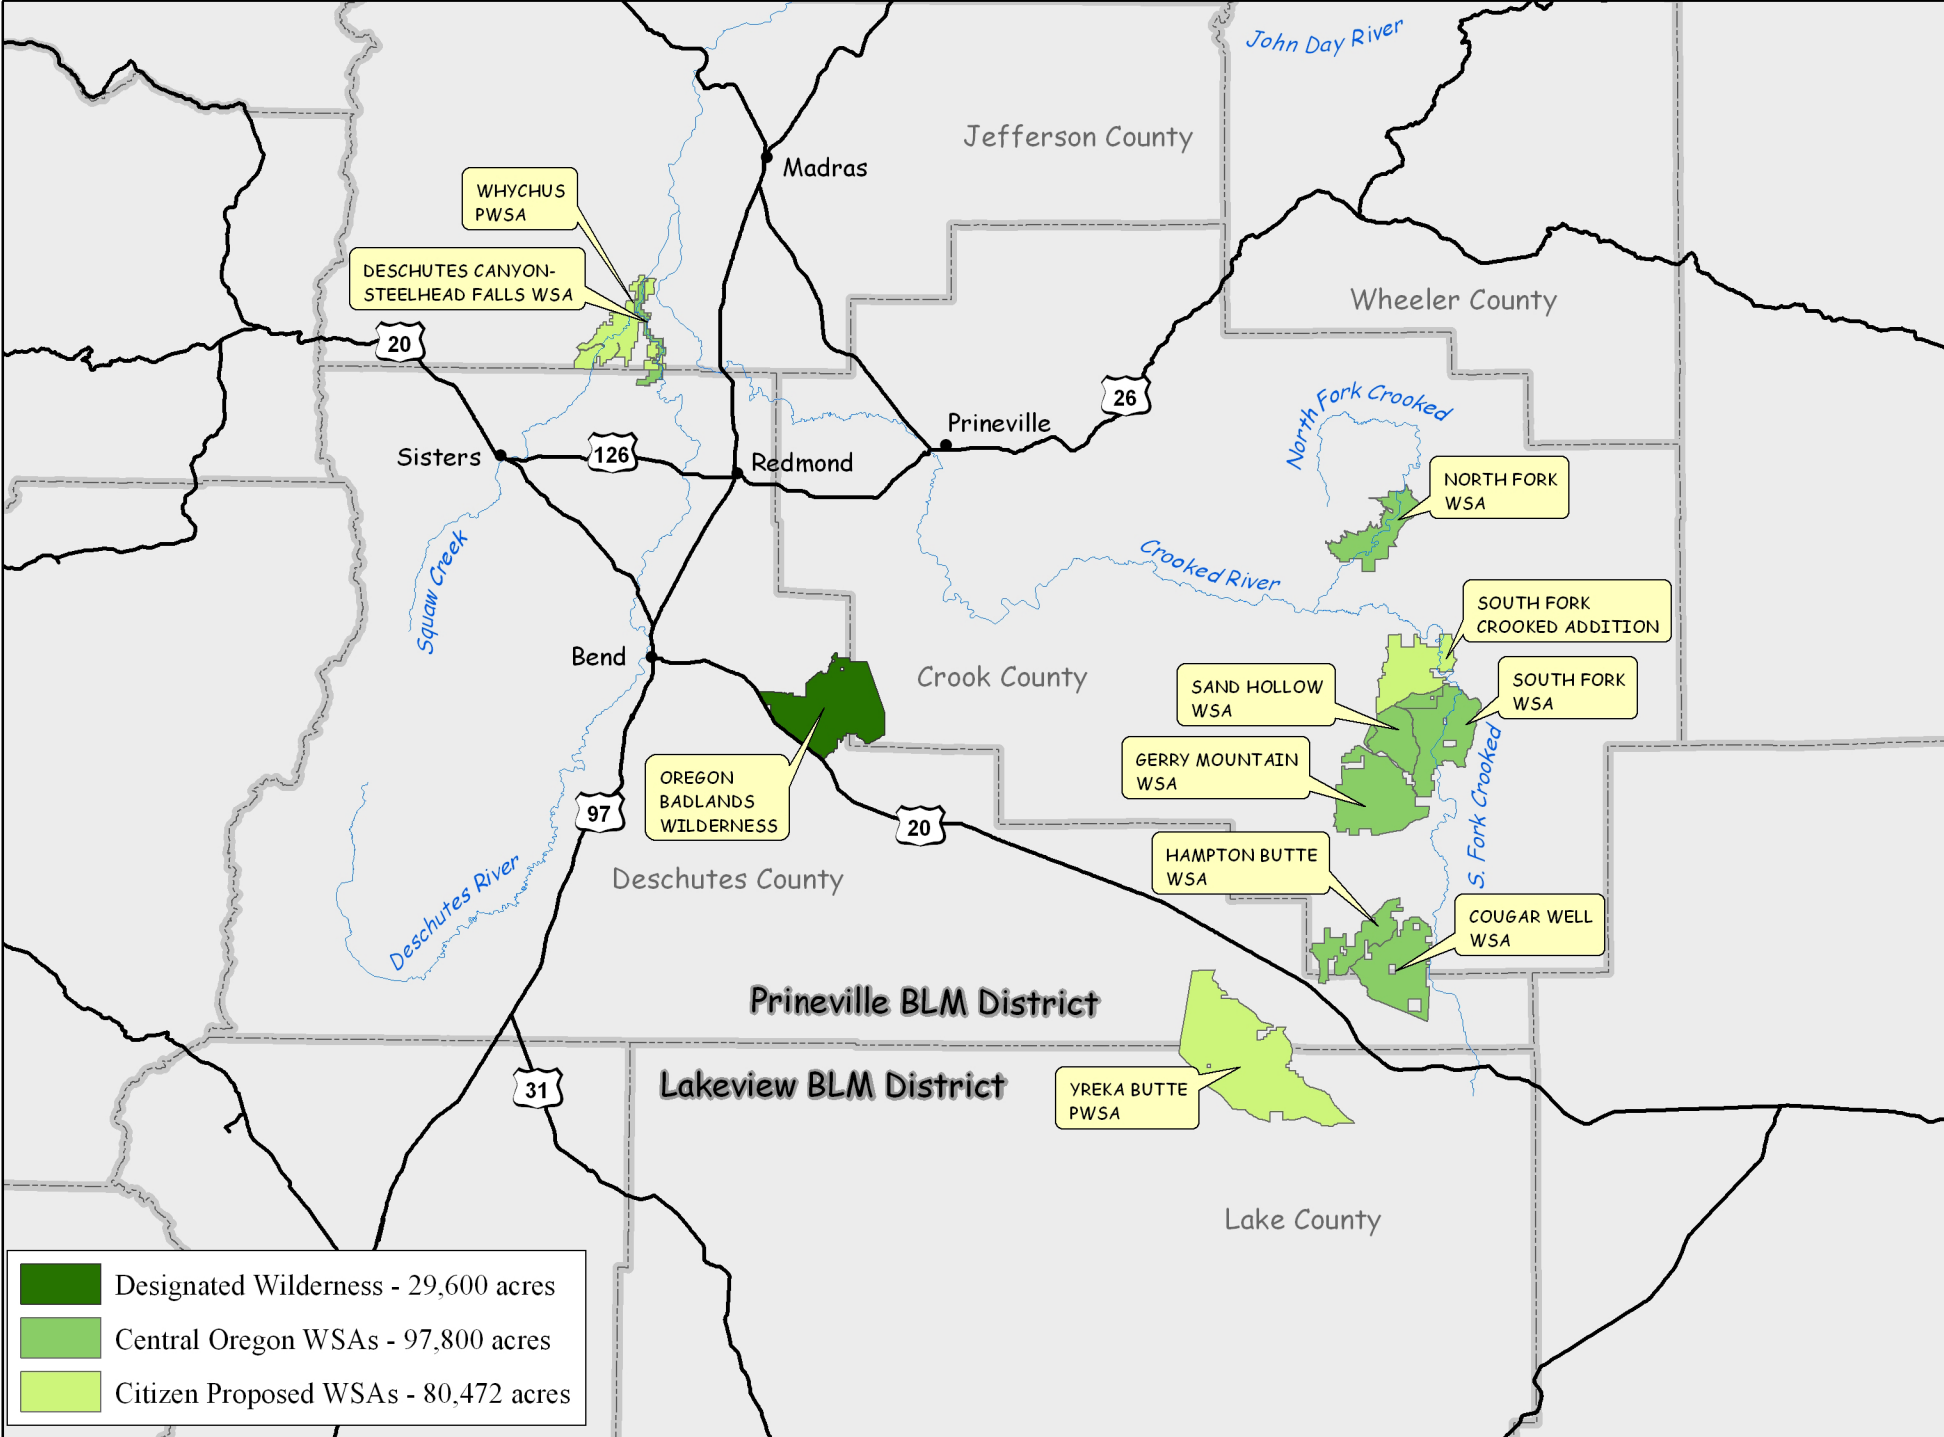

Potential Wilderness in Central Oregon

- Designated Wilderness - 29,600 acres
- Central Oregon WSAs - 97,800 acres
- Citizen Proposed WSAs - 80,472 acres