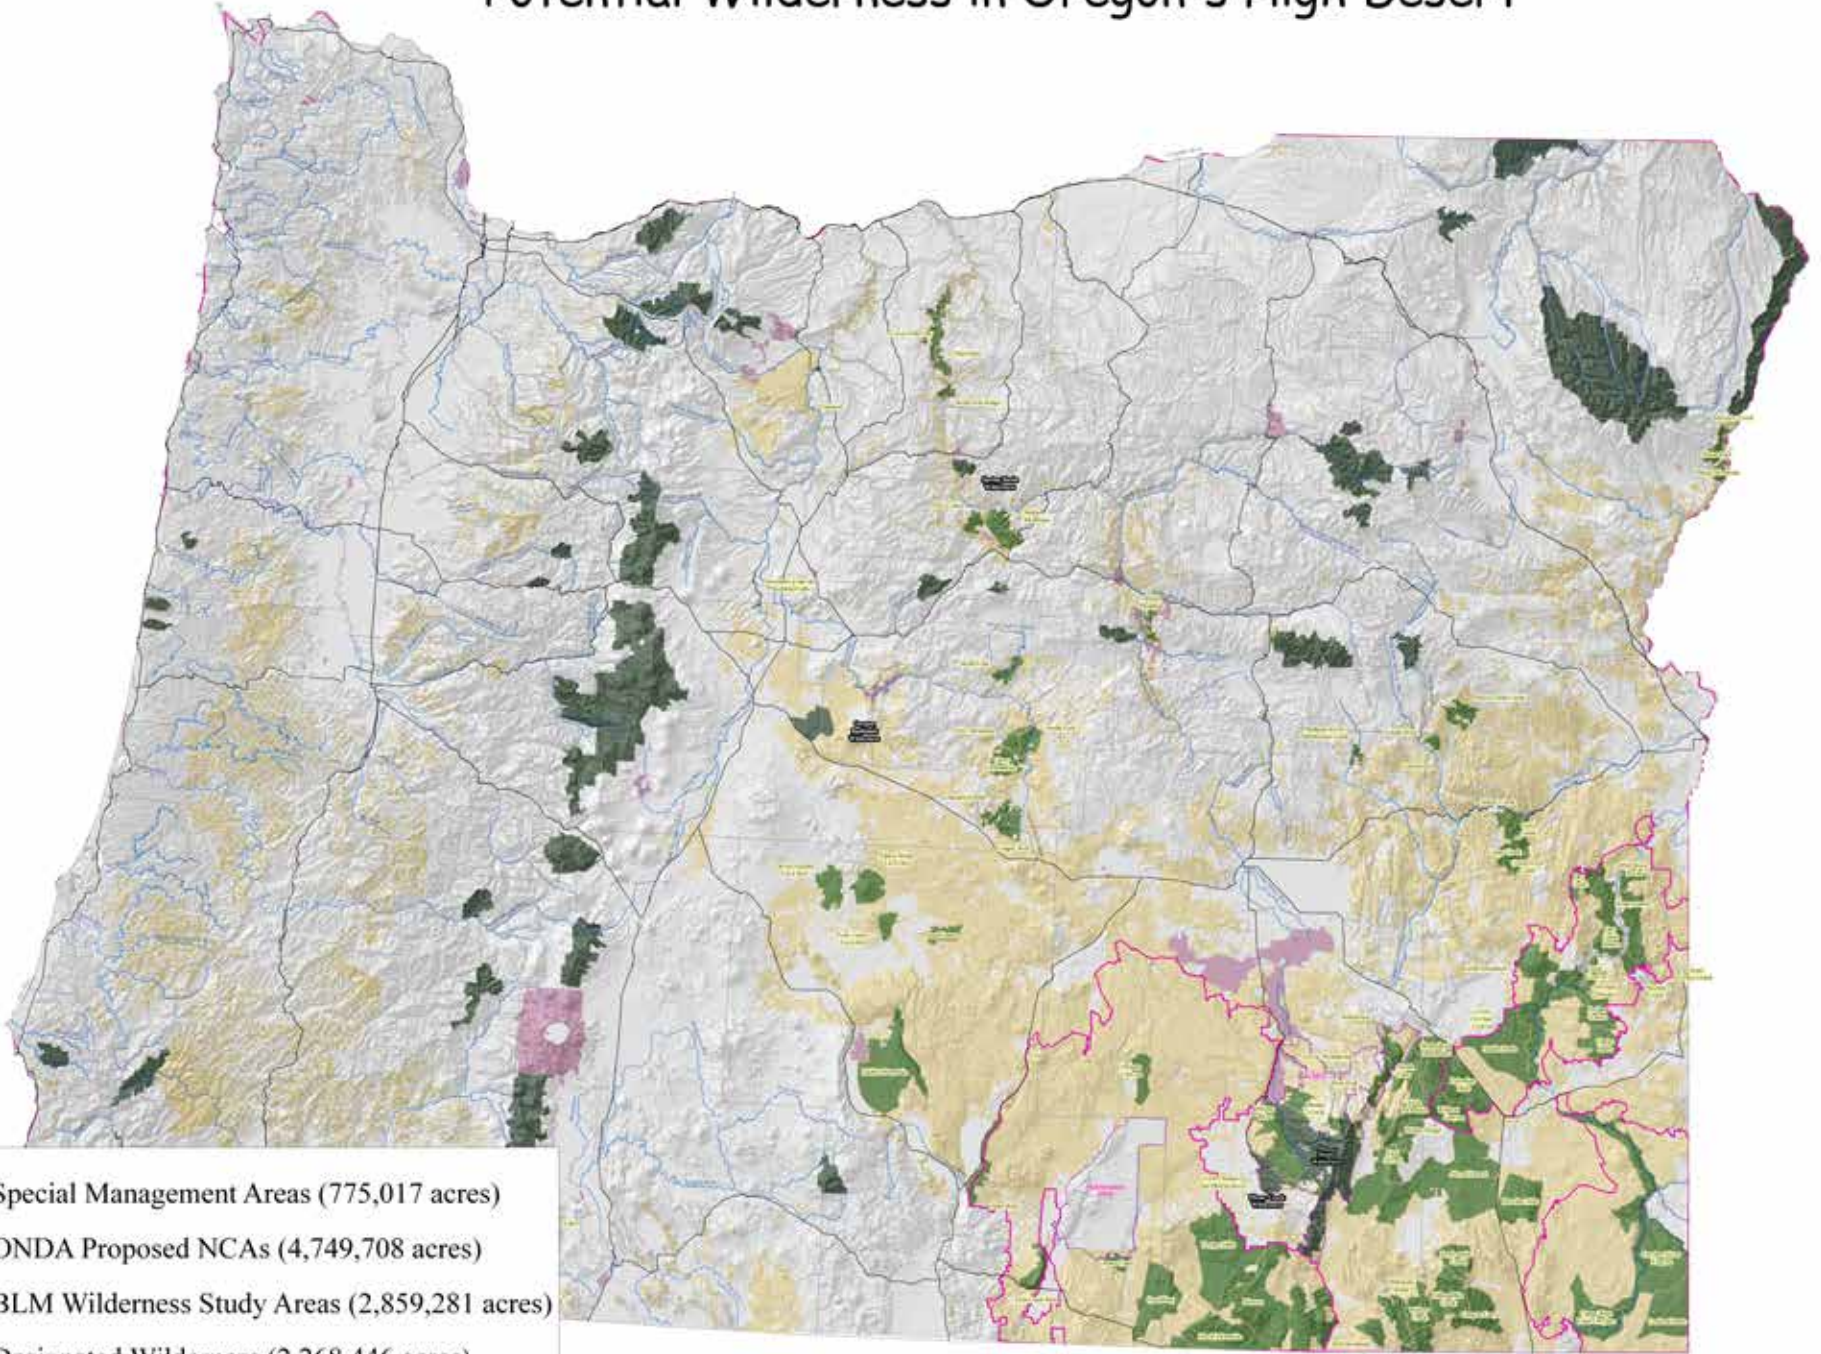

Potential Wilderness in Oregon's High Desert

- Special Management Areas (775,017 acres)
- ONDA Proposed NCAs (4,749,708 acres)
- BLM Wilderness Study Areas (2,859,281 acres)
- Designated Wilderness (2,268,446 acres)
- BLM